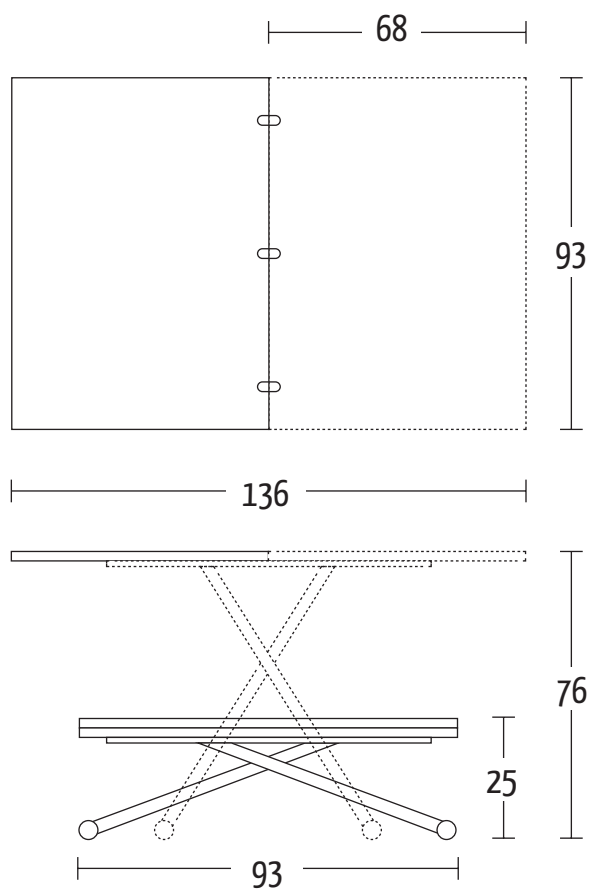

Misure (cm)

Finiture | Finitions | Finishes

Ceramica | Céramique | Ceramic

SUPERIOR NATURAL SURFACES

K01 Fokos sale
K02 Fokos terra
K03 Fokos piombo
K09 Oxide Nero
K10 Oxide Bianco

K11 Pietra Savoia antracite
K12 Pietra di Savoia Perla
K15 Noir Desir Opaco
K16 Pietra Grey Opaco
K17 Calacatta Gold Opaco