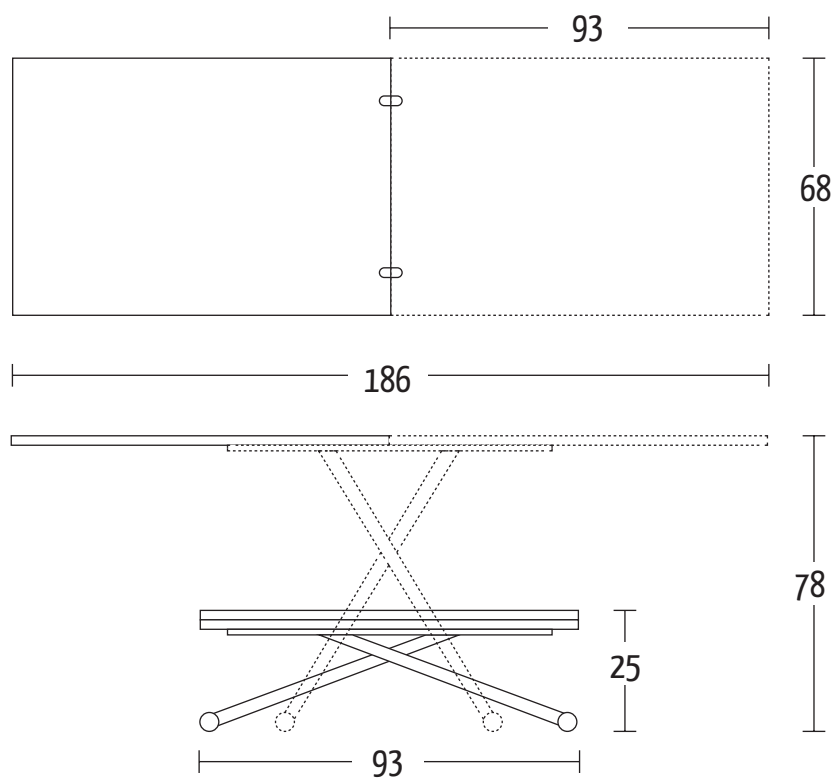

Misure (cm)

**Finiture | Finitions | Finishes**

Ceramica | Céramique | Ceramic

  
SUPERIOR NATURAL SURFACES

K01 Fokos sale  
K02 Fokos terra  
K03 Fokos piombo  
K09 Oxide Nero  
K10 Oxide Bianco

K11 Pietra Savoia antracite  
K12 Pietra di Savoia Perla  
K15 Noir Desir Opaco  
K16 Pietra Grey Opaco  
K17 Calacatta Gold Opaco