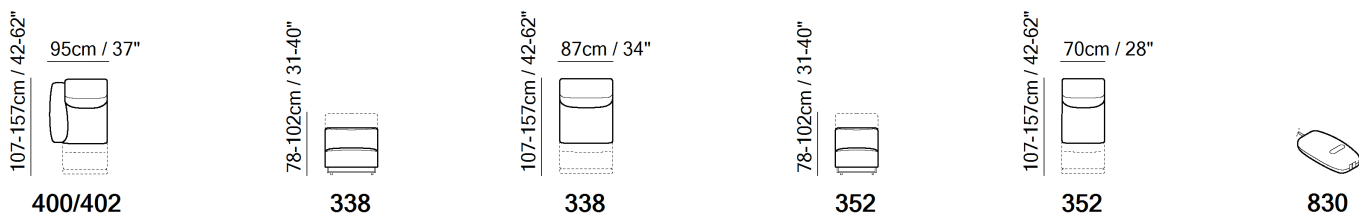

■ Vers. T66

■ Vers. 182+221

■ Vers. 182+221

SCHEMATICS

COMPOSITION EXAMPLES

TECHNICAL INFORMATION

	COVERING	Leather <input checked="" type="checkbox"/>	Soft Cover <input checked="" type="checkbox"/>				
	FILLING	Arms	<input type="checkbox"/> Fiber <input type="checkbox"/> Foam <input type="checkbox"/> Feather/Fiber Mix <input type="checkbox"/> Feather	Seat cushion	<input type="checkbox"/> Fiber <input type="checkbox"/> Foam <input type="checkbox"/> Feather/Fiber Mix <input type="checkbox"/> Feather	Back cushion	<input type="checkbox"/> Fiber <input type="checkbox"/> Foam <input type="checkbox"/> Feather/Fiber Mix <input type="checkbox"/> Feather
	COMFORT	Standard Comfort <input checked="" type="checkbox"/>	Firm Comfort <input checked="" type="checkbox"/>				
	FUNCTION	Bed <input type="checkbox"/>	Electric motion <input checked="" type="checkbox"/>	Motion <input checked="" type="checkbox"/>	Recliner <input type="checkbox"/>	Sliding <input type="checkbox"/>	
	VISUAL APPEARANCE*	Low <input checked="" type="checkbox"/>	Medium <input type="checkbox"/>	High <input type="checkbox"/>			
	LEGS	Wood <input type="checkbox"/>	Metal <input checked="" type="checkbox"/>	Plastic <input type="checkbox"/>	Castors <input type="checkbox"/>	Upholstered <input type="checkbox"/>	

VISUAL APPEARANCE

The product may reveal various wrinkles due to the combination of Elasticity of the covering, characteristics of the interior construction and the design of the product.

Products with Visual Appearance listed as High or Medium would require higher degree of care, where seats and back cushions may require fluffing and plumping more often than Products with Visual Appearance listed as Low.