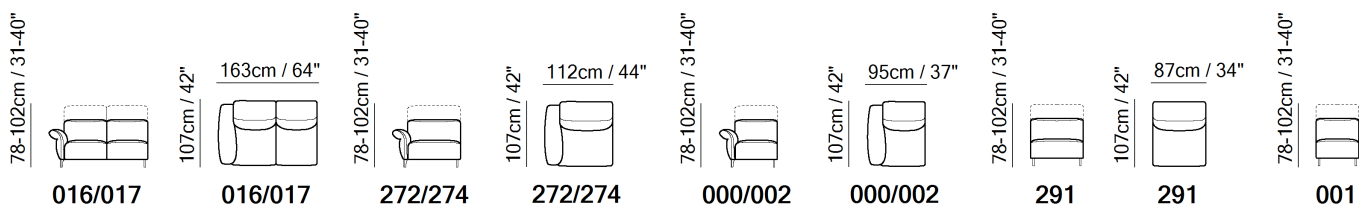

■ Vers. T66

■ Vers. 182+221

■ Vers. 182+221

SCHEMATICS

COMPOSITION EXAMPLES

TECHNICAL INFORMATION

	COVERING	Leather <input checked="" type="checkbox"/>	Soft Cover <input checked="" type="checkbox"/>				
	FILLING	Arms	<input type="checkbox"/> Fiber <input type="checkbox"/> Foam <input type="checkbox"/> Feather/Fiber Mix <input type="checkbox"/> Feather	Seat cushion	<input type="checkbox"/> Fiber <input type="checkbox"/> Foam <input type="checkbox"/> Feather/Fiber Mix <input type="checkbox"/> Feather	Back cushion	<input type="checkbox"/> Fiber <input type="checkbox"/> Foam <input type="checkbox"/> Feather/Fiber Mix <input type="checkbox"/> Feather
	COMFORT	Standard Comfort <input checked="" type="checkbox"/>	Firm Comfort <input checked="" type="checkbox"/>				
	FUNCTION	Bed <input type="checkbox"/>	Electric motion <input checked="" type="checkbox"/>	Motion <input checked="" type="checkbox"/>	Recliner <input type="checkbox"/>	Sliding <input type="checkbox"/>	
	VISUAL APPEARANCE*	Low <input checked="" type="checkbox"/>	Medium <input type="checkbox"/>	High <input type="checkbox"/>			
	LEGS	Wood <input type="checkbox"/>	Metal <input checked="" type="checkbox"/>	Plastic <input type="checkbox"/>	Castors <input type="checkbox"/>	Upholstered <input type="checkbox"/>	

VISUAL APPEARANCE

The product may reveal various wrinkles due to the combination of Elasticity of the covering, characteristics of the interior construction and the design of the product.

Products with Visual Appearance listed as High or Medium would require higher degree of care, where seats and back cushions may require fluffing and plumping more often than Products with Visual Appearance listed as Low.