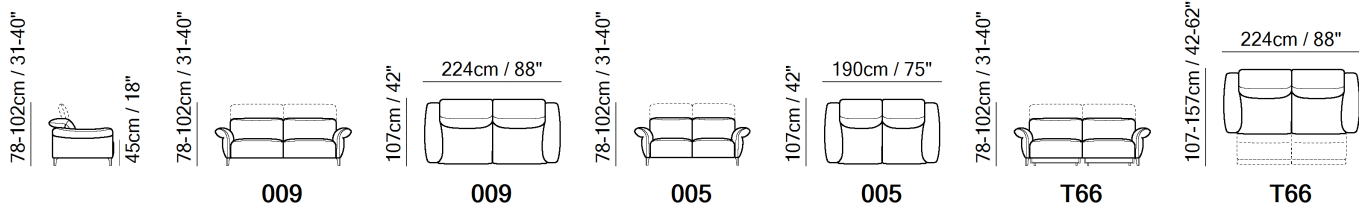

■ Vers. T66

■ Vers. 182+221

■ Vers. 182+221

SCHEMATICS

COMPOSITION EXAMPLES

TECHNICAL INFORMATION

	COVERING	Leather <input checked="" type="checkbox"/>	Soft Cover <input checked="" type="checkbox"/>				
	FILLING	Arms	<input type="checkbox"/> Fiber <input type="checkbox"/> Foam <input type="checkbox"/> Feather/Fiber Mix <input type="checkbox"/> Feather	Seat cushion	<input type="checkbox"/> Fiber <input type="checkbox"/> Foam <input type="checkbox"/> Feather/Fiber Mix <input type="checkbox"/> Feather	Back cushion	<input type="checkbox"/> Fiber <input type="checkbox"/> Foam <input type="checkbox"/> Feather/Fiber Mix <input type="checkbox"/> Feather
	COMFORT	Standard Comfort <input checked="" type="checkbox"/>	Firm Comfort <input checked="" type="checkbox"/>				
	FUNCTION	Bed <input type="checkbox"/>	Electric motion <input checked="" type="checkbox"/>	Motion <input checked="" type="checkbox"/>	Recliner <input type="checkbox"/>	Sliding <input type="checkbox"/>	
	VISUAL APPEARANCE*	Low <input checked="" type="checkbox"/>	Medium <input type="checkbox"/>	High <input type="checkbox"/>			
	LEGS	Wood <input type="checkbox"/>	Metal <input checked="" type="checkbox"/>	Plastic <input type="checkbox"/>	Castors <input type="checkbox"/>	Upholstered <input type="checkbox"/>	

VISUAL APPEARANCE

The product may reveal various wrinkles due to the combination of Elasticity of the covering, characteristics of the interior construction and the design of the product.

Products with Visual Appearance listed as High or Medium would require higher degree of care, where seats and back cushions may require fluffing and plumping more often than Products with Visual Appearance listed as Low.