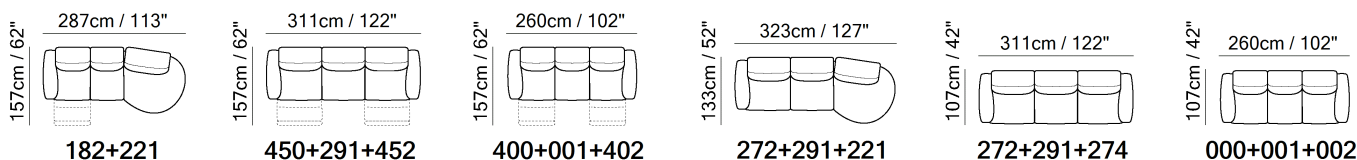

■ Vers. T66

■ Vers. 182+221

■ Vers. 182+221

SCHEMATICS

COMPOSITION EXAMPLES

TECHNICAL INFORMATION

	COVERING	Leather <input checked="" type="checkbox"/>	Soft Cover <input checked="" type="checkbox"/>				
	FILLING	Arms	<input type="checkbox"/> Fiber <input type="checkbox"/> Foam <input type="checkbox"/> Feather/Fiber Mix <input type="checkbox"/> Feather	Seat cushion	<input type="checkbox"/> Fiber <input type="checkbox"/> Foam <input type="checkbox"/> Feather/Fiber Mix <input type="checkbox"/> Feather	Back cushion	<input type="checkbox"/> Fiber <input type="checkbox"/> Foam <input type="checkbox"/> Feather/Fiber Mix <input type="checkbox"/> Feather
	COMFORT	Standard Comfort <input checked="" type="checkbox"/>	Firm Comfort <input checked="" type="checkbox"/>				
	FUNCTION	Bed <input type="checkbox"/>	Electric motion <input checked="" type="checkbox"/>	Motion <input checked="" type="checkbox"/>	Recliner <input type="checkbox"/>	Sliding <input type="checkbox"/>	
	VISUAL APPEARANCE*	Low <input checked="" type="checkbox"/>	Medium <input type="checkbox"/>	High <input type="checkbox"/>			
	LEGS	Wood <input type="checkbox"/>	Metal <input checked="" type="checkbox"/>	Plastic <input type="checkbox"/>	Castors <input type="checkbox"/>	Upholstered <input type="checkbox"/>	

VISUAL APPEARANCE

The product may reveal various wrinkles due to the combination of Elasticity of the covering, characteristics of the interior construction and the design of the product.

Products with Visual Appearance listed as High or Medium would require higher degree of care, where seats and back cushions may require fluffing and plumping more often than Products with Visual Appearance listed as Low.