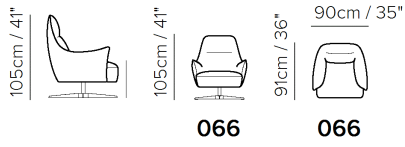

SCHEMATICS