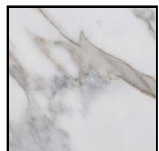

RECTANGULAR FIXED

90cm x 160cm H 75cm
35,43" x 62,99" H 29,53"

90cm x 180cm H 75cm
35,43" x 70,87" H 29,53"

FINISHINGS

Frame finishing

Brown Ash

Blonde Ash

Top finishing