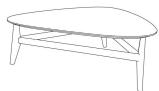

■ E22232X / E22256X

ALL PICTURES SHOWN ARE FOR ILLUSTRATIVE PURPOSE ONLY. ACTUAL PRODUCT MAY VARY DUE TO PRODUCT ENHANCEMENT.

**SCHEMATICS**

**Rectangular ANGULAR**

50cm x 80cm H 40cm  
19,69" x 31,5" H 15,75"

**Rectangular Central**

60cm x 120cm H 35cm  
23,62" x 47,24" H 13,78"

**Rectangular ACCENT**

40cm x 50cm H 50cm  
15,75" x 19,69" H 19,69"

**Round ANGULAR**

80cm x 80cm H 47cm  
31,5" x 31,5" H 18,5"

**Round Central**

100cm x 100cm H 35cm  
39,37" x 39,37" H 13,78"

**FINISHINGS**

**Frame finishing**

Brown Ash

Blonde Ash

**Top finishing**

WHITE

Light blue