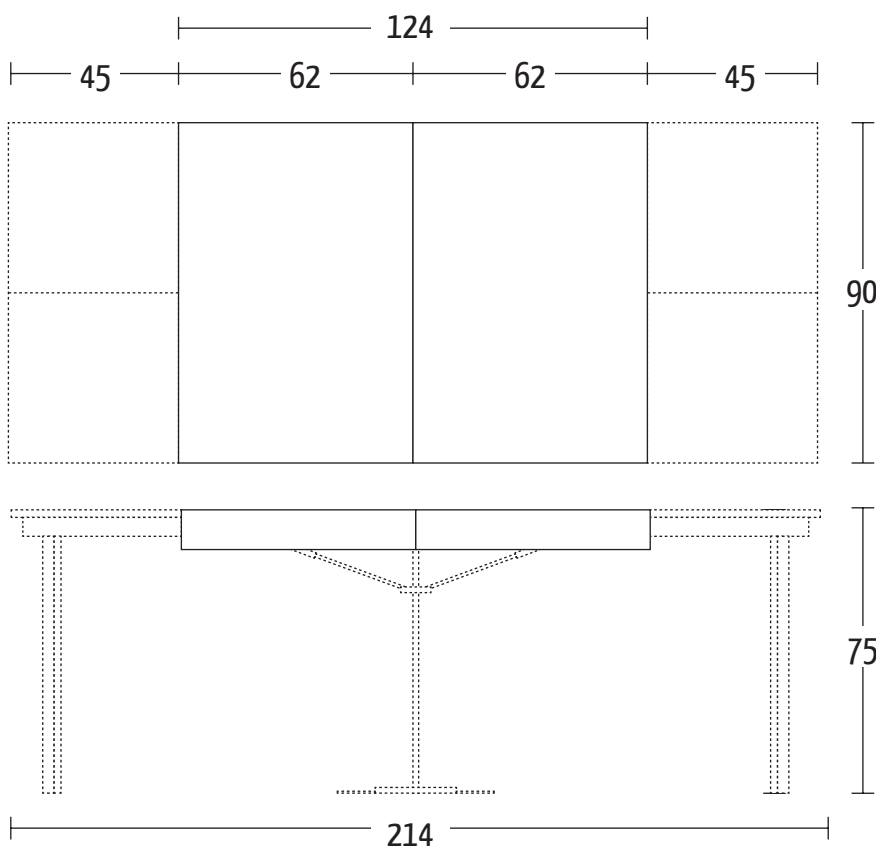

Misure (cm)

DAVINCI SHELF