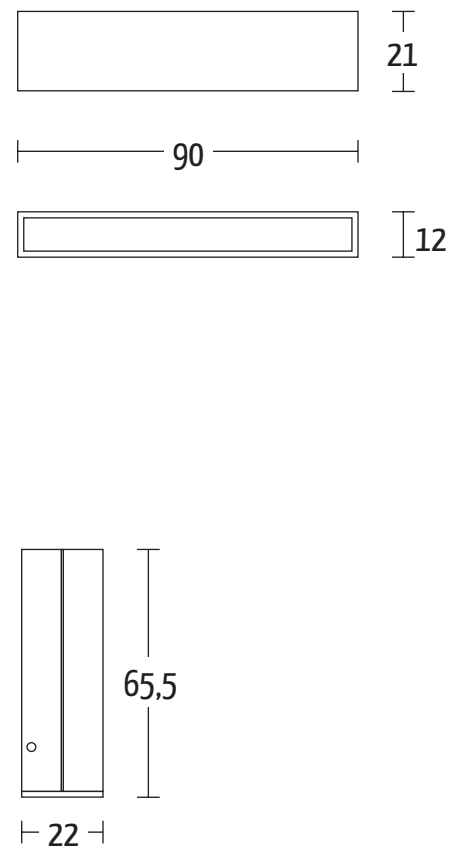

Misure (cm)

DAVINCI SHELF