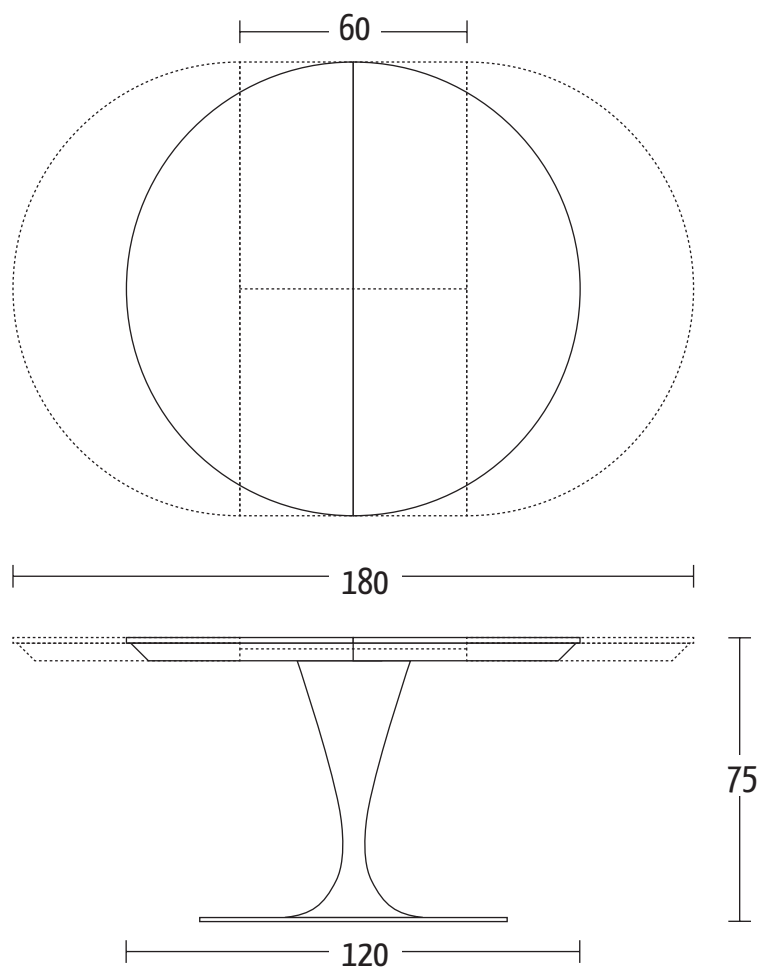

Misure (cm)

Finiture | Finitions | Finishes

Ceramica | Céramique | Ceramic

K01 Fokos sale
K02 Fokos terra
K03 Fokos piombo
K04 Noir Desir lucido
K05 Bianco Statuario venato lucido

K06 Diamond Cream Lucido
K07 Pietra Grey Lucida
K08 Sahara Noir Lucido
K09 Oxide Nero
K10 Oxide Bianco