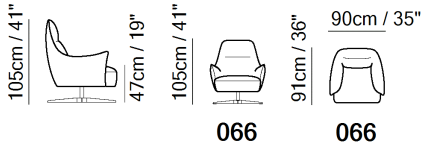

■ Vers. 066

■ Vers. 066

■ Vers. 066

SCHEMATICS

TECHNICAL INFORMATION

	COVERING	Leather <input checked="" type="checkbox"/>	Soft Cover <input checked="" type="checkbox"/>				
	FILLING	Arms	<input type="checkbox"/> Fiber <input checked="" type="checkbox"/> Foam <input type="checkbox"/> Feather/Fiber Mix <input type="checkbox"/> Feather	Seat cushion	<input type="checkbox"/> Fiber <input checked="" type="checkbox"/> Foam <input type="checkbox"/> Feather/Fiber Mix <input type="checkbox"/> Feather	Back cushion	<input type="checkbox"/> Fiber <input checked="" type="checkbox"/> Foam <input type="checkbox"/> Feather/Fiber Mix <input type="checkbox"/> Feather
	COMFORT	Standard Comfort <input checked="" type="checkbox"/>	Firm Comfort <input type="checkbox"/>				
	FUNCTION	Bed <input type="checkbox"/>	Electric motion <input type="checkbox"/>	Motion <input type="checkbox"/>	Recliner <input type="checkbox"/>	Sliding <input type="checkbox"/>	
	LEGS	Wood <input type="checkbox"/> Upholstered <input type="checkbox"/>	Metal <input checked="" type="checkbox"/>	Metal <input checked="" type="checkbox"/>	Plastic <input type="checkbox"/>	Castors <input type="checkbox"/>	

NOTES

- Available in leather (TG only) or fabric.
- Model is available with contrast welt (or any another decorative detail such as a band under arm cushion) to be entered as second covering in the same category.
- FABRIC: In fabric contrast welt (or any another decorative detail such as a band under arm cushion) can be made either in same category fabric or in leather with any color of Le Mans (only).
- Tight Seat Cushion (the seat cushions of the models are fixed to the frame)
- Tight Back Cushion (the back cushions of the models are fixed to the frame)
- Internal wooden frame.
- Feet requires assembling. Feet will be in a bag inside the package.
- Packaging: Cardboard wrap.
- Metal base available in metal finishings 75 (Glazed Nickel) / 78 (Black Chrome)
- Feet height 20,0 cm