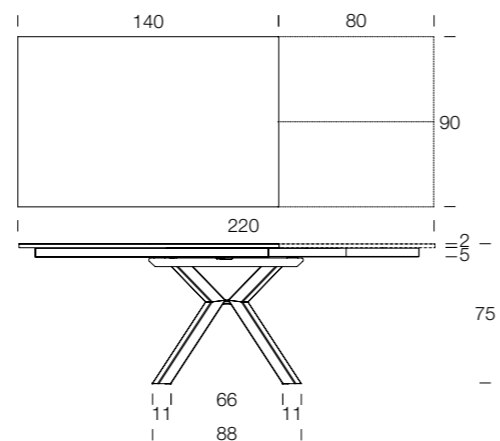

ATLANTIS

design Altacom

FINITURE PIANO  
FINITIONS PLATEAU  
TOP FINISHES

ALLUNGABILE  
EXTENSIBLE / EXTENDABLE

LEGNO MASSICCIO  
/ BOIS MASSIF  
/ SOLID WOOD

Rovere vecchio W51  
massiccio miele

CERAMICA 3mm  
/ CÉRAMIQUE 3mm  
/ CERAMIC 3mm

Misure (cm)