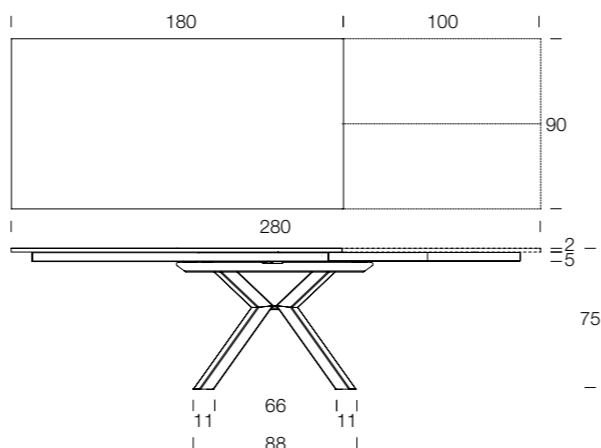

ATLANTIS

design Altacom

FINITURE PIANO  
FINITIONS PLATEAU  
TOP FINISHES

ALLUNGABILE  
EXTENSIBLE / EXTENDABLE

LEGNO MASSICCIO  
/ BOIS MASSIF  
/ SOLID WOOD

Rovere vecchio W51  
massiccio miele

CERAMICA 3mm  
/ CÉRAMIQUE 3mm  
/ CERAMIC 3mm

Misure (cm)