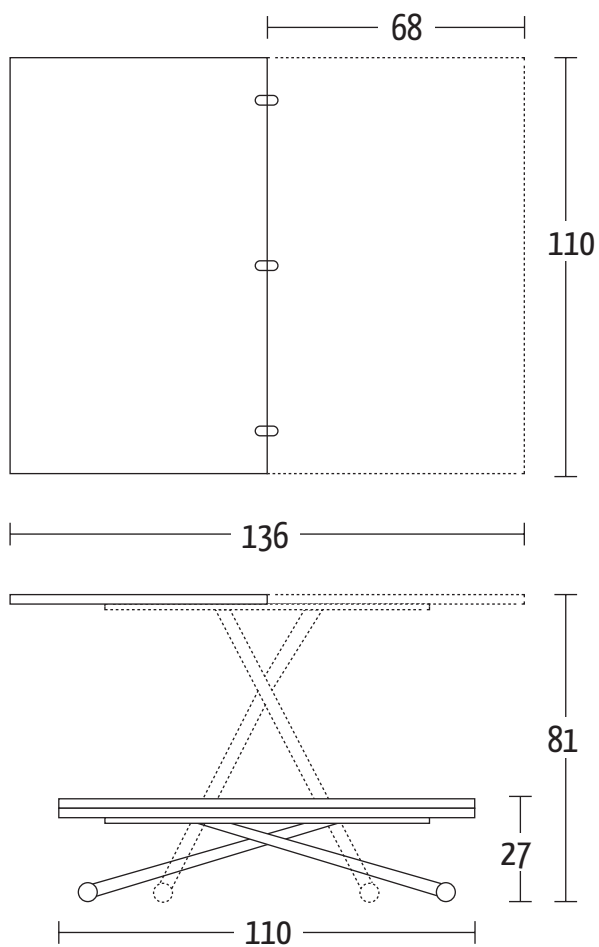

Misure (cm)

Finiture | Finitions | Finishes

Ceramica | Céramique | Ceramic

SUPERIOR NATURAL SURFACES

K01 Fokos sale
K02 Fokos terra
K03 Fokos piombo
K09 Oxide Nero
K10 Oxide Bianco

K11 Pietra Savoia antracite
K12 Pietra di Savoia Perla
K15 Noir Desir Opaco
K16 Pietra Grey Opaco
K17 Calacatta Gold Opaco